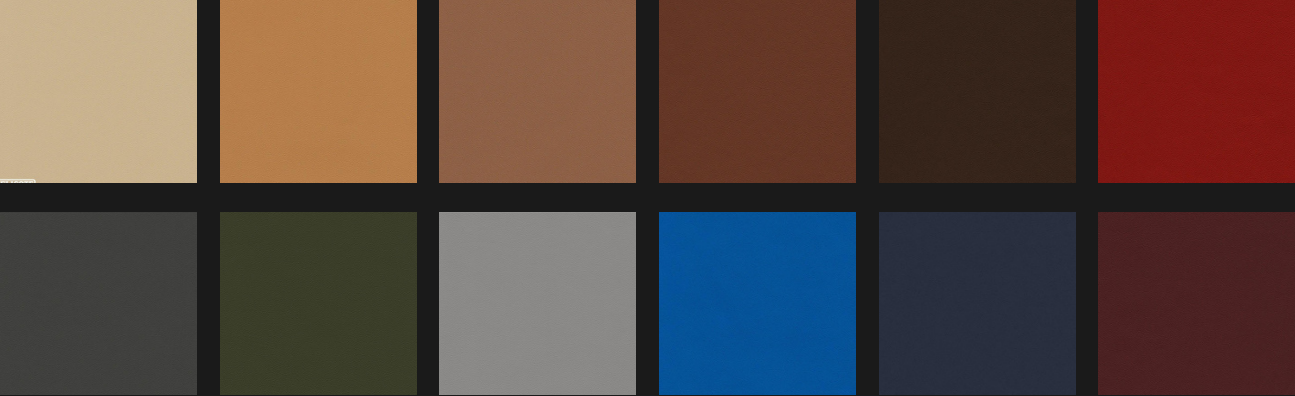

ITALIAN LEATHER

Nappa is OEM style, European leather embossed with the quintessential nappa haircell print. Nappa Italia has a matte finish with optimum durability properties.

NAPPA