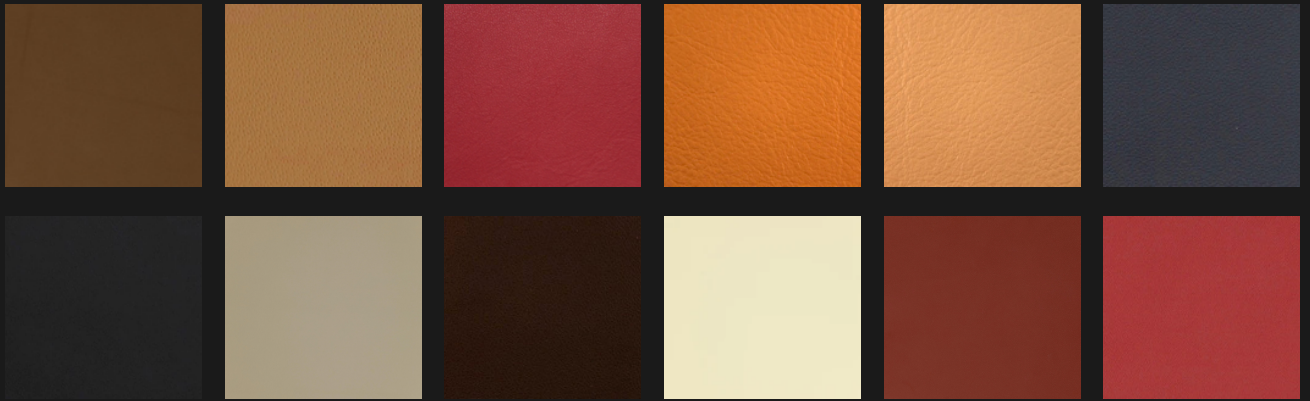

BEFORE

AFTER

OEM

This is a collection of leather and textiles used by different car manufacturers. Only part of the collection is presented, more options are available.

FERRARI

LAMBORGHINI

BENTLEY

PORSCHE