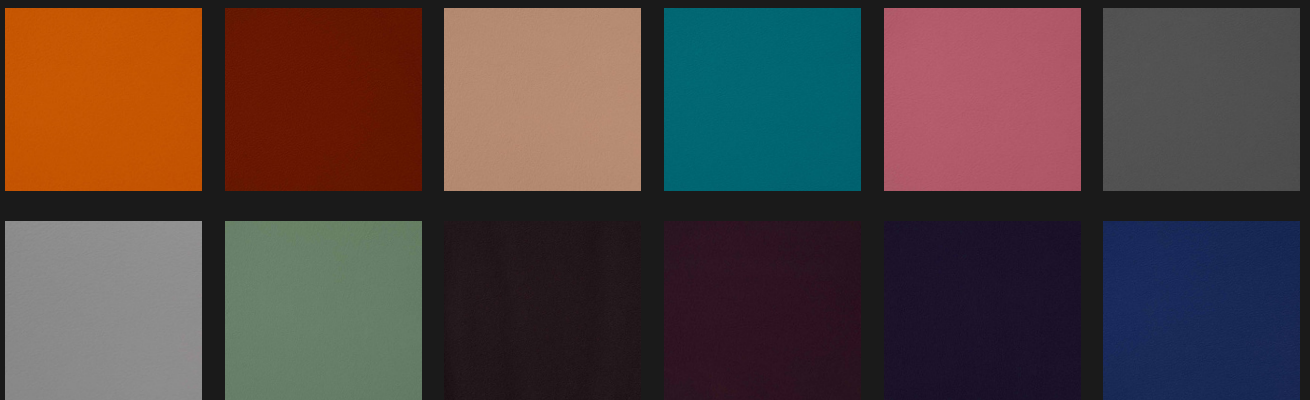

MERCEDES

BMW

ROLLS ROYCE

AUDI

ITALIAN LEATHER

Nappa is OEM style, European leather embossed with the quintessential nappa haircell print. Nappa Italia has a matte finish with optimum durability properties.