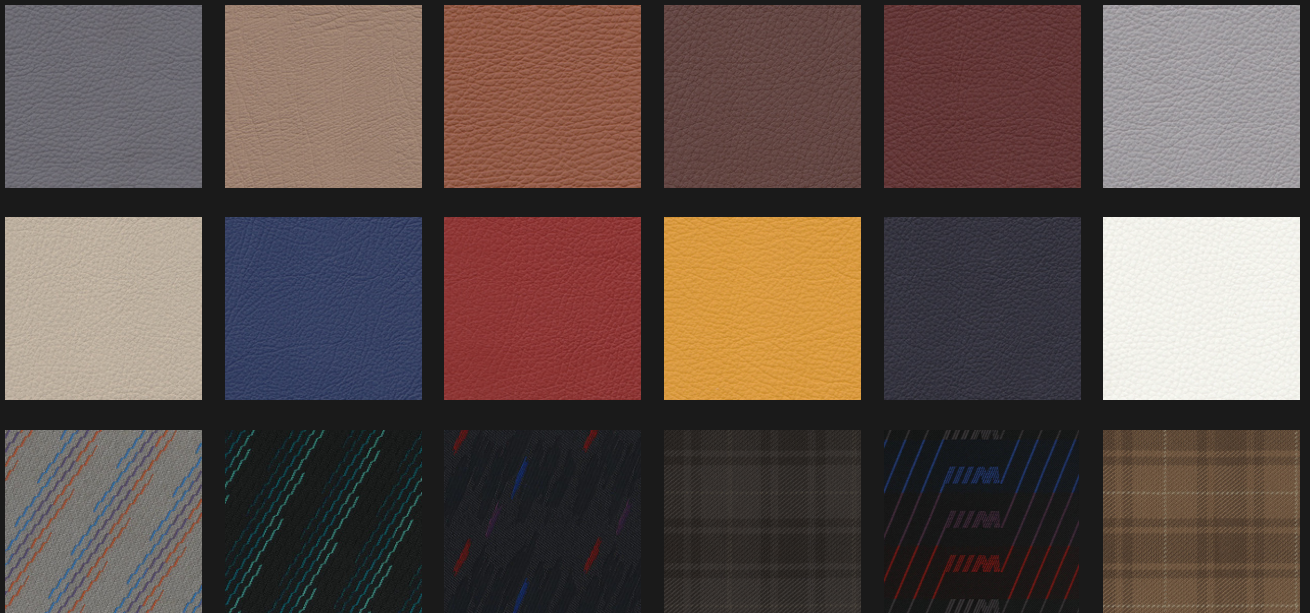

BEFORE

AFTER

OEM

This is a collection of leather and textiles used by different car manufacturers. Only part of the collection is presented, more options are available.

FERRARI

LAMBORGHINI

BENTLEY

PORSCHE

MERCEDES

BMW

ROLLS ROYCE

AUDI

ITALIAN LEATHER

Nappa is OEM style, European leather embossed with the quintessential nappa haircell print. Nappa Italia has a matte finish with optimum durability properties.